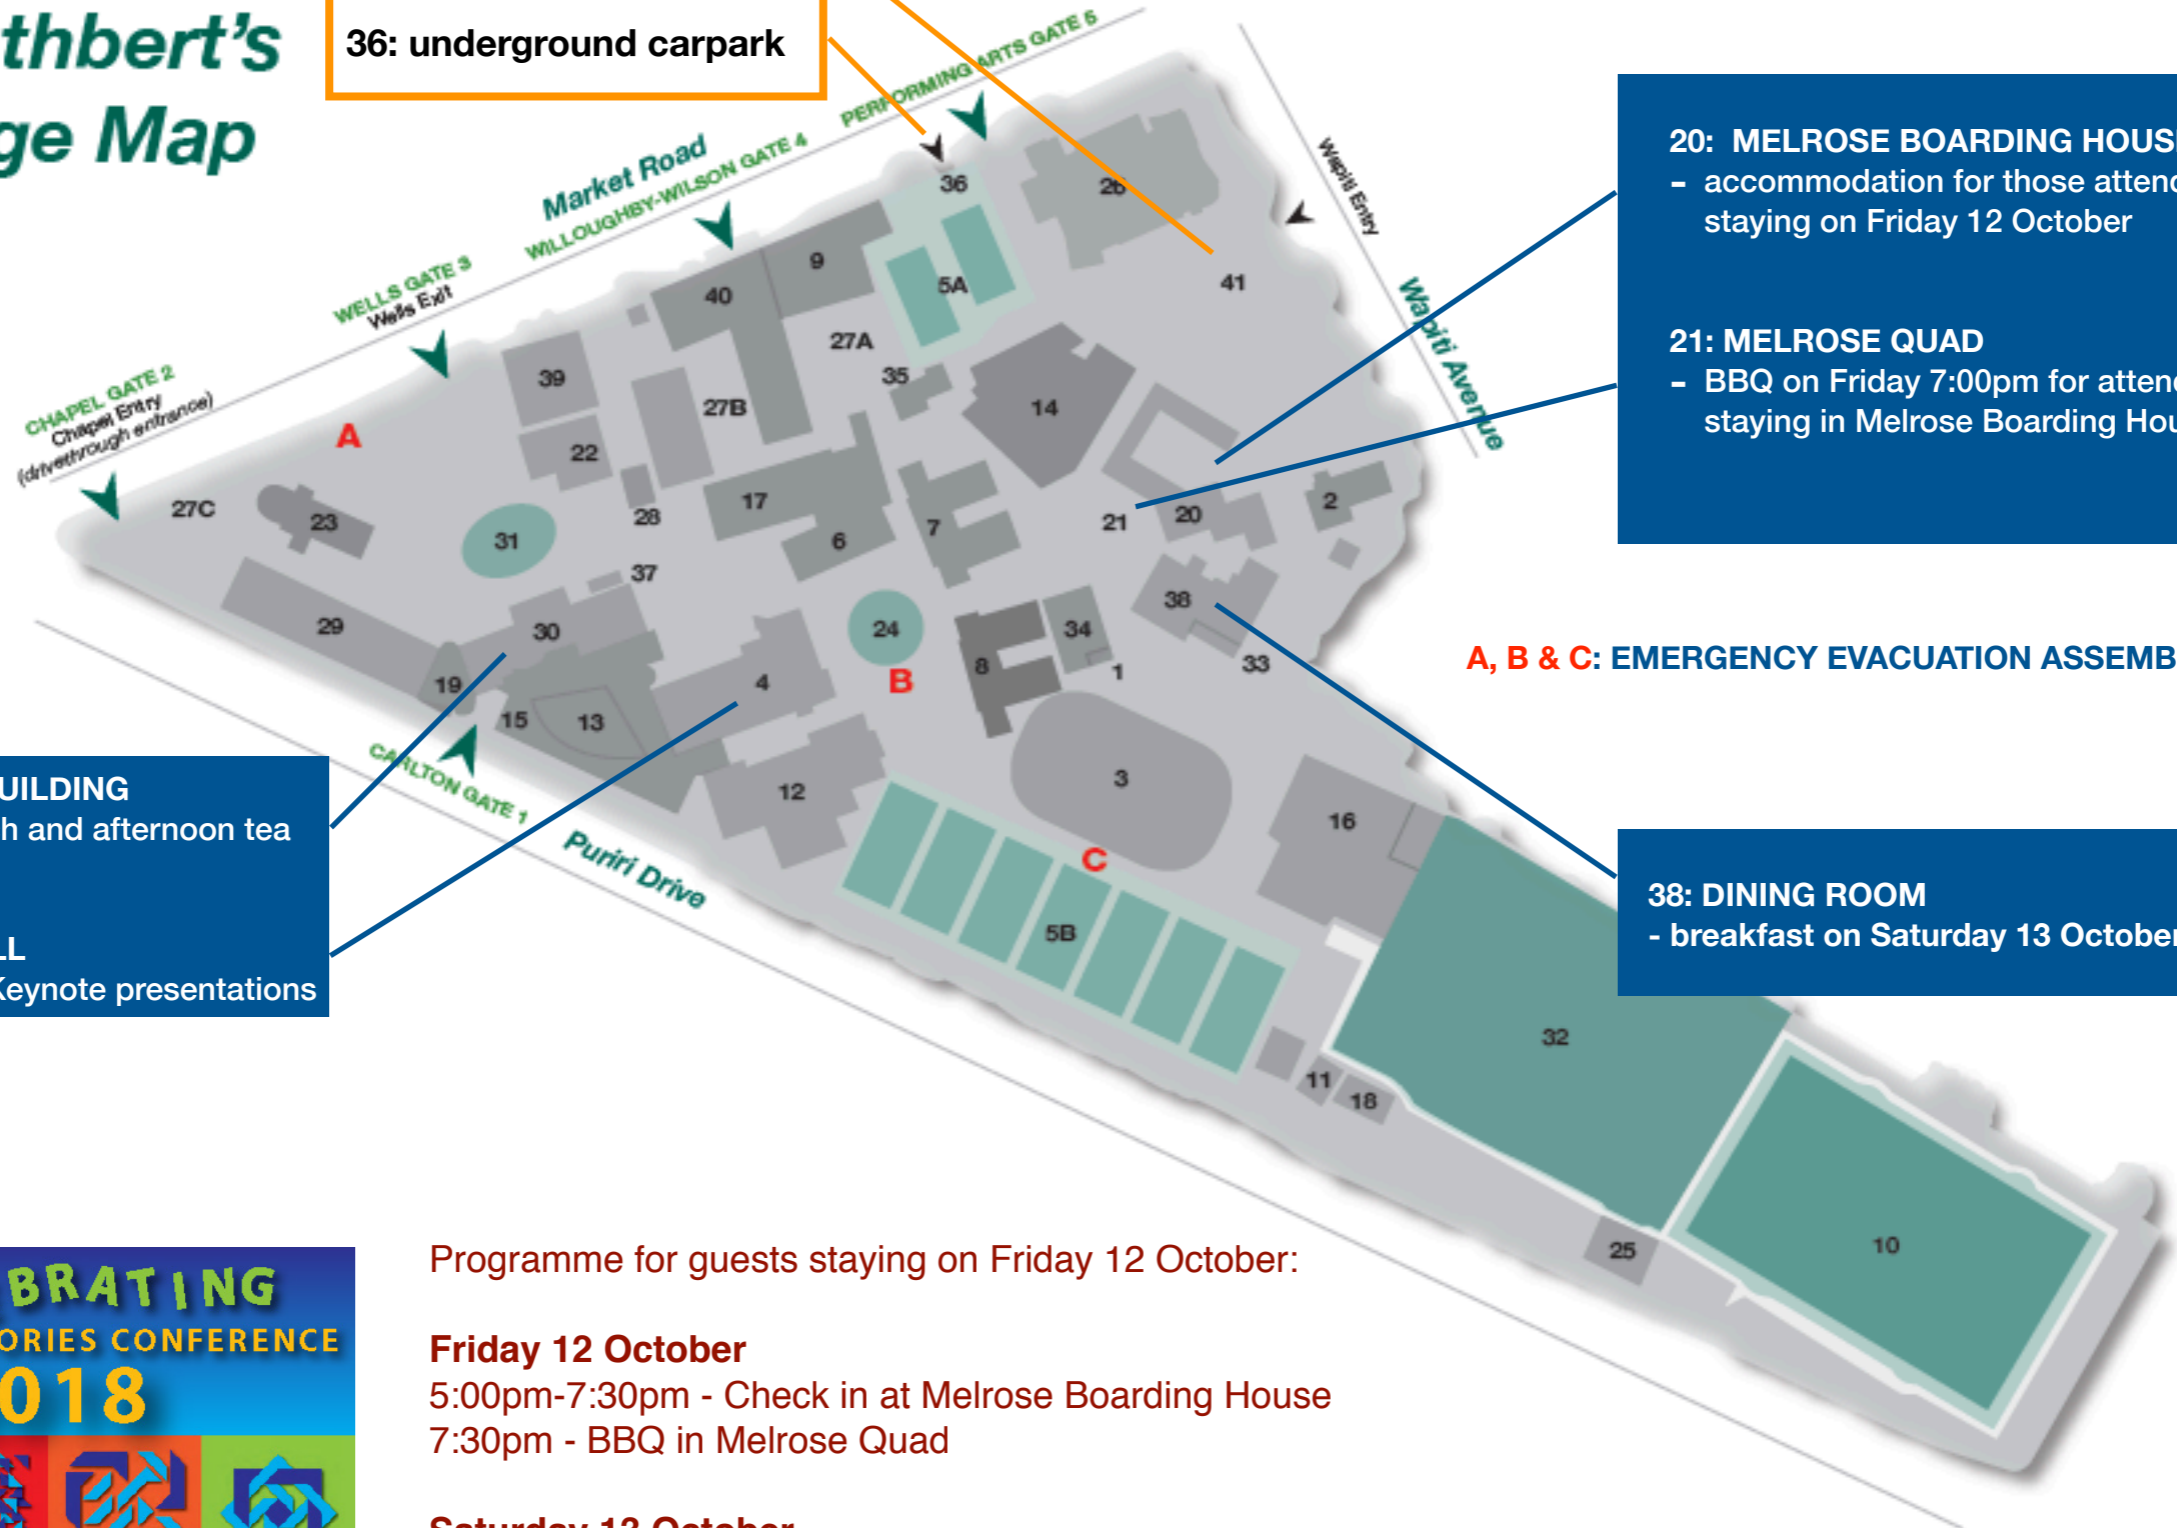

St Cuthbert's College Map

41: Wapiti carpark

36: underground carpark

20: MELROSE BOARDING HOUSE
- accommodation for those attendees staying on Friday 12 October

21: MELROSE QUAD
- BBQ on Friday 7:00pm for attendees staying in Melrose Boarding House

A, B & C: EMERGENCY EVACUATION ASSEMBLY AREAS

38: DINING ROOM
- breakfast on Saturday 13 October

30: ROBERTSON BUILDING
- morning tea, lunch and afternoon tea
- all workshops

4: CLOUSTON HALL
- registration and Keynote presentations

Programme for guests staying on Friday 12 October:

Friday 12 October

5:00pm-7:30pm - Check in at Melrose Boarding House
7:30pm - BBQ in Melrose Quad

Saturday 13 October

7:30am-8:30am - Breakfast in the Dining Room
9:00am - Conference begins in the Clouston Hall